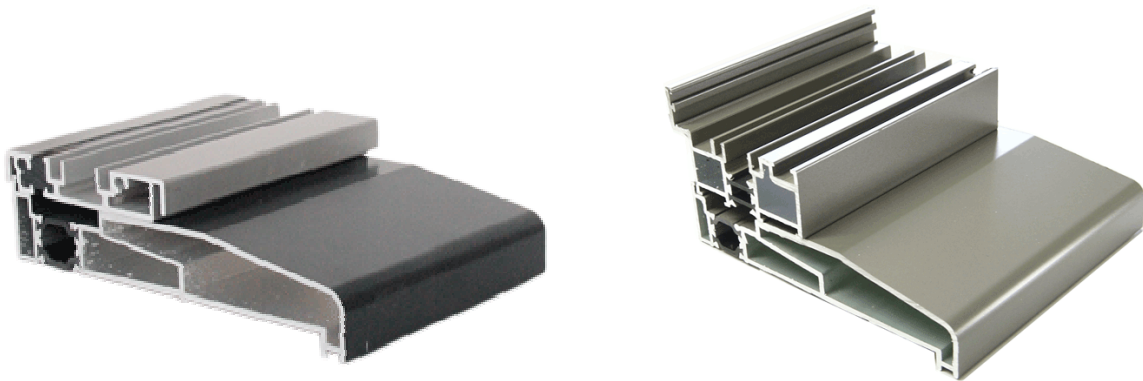

The image on the right depicts the weathered threshold with an extruded aluminium sill, 150mm deep.

The images below depict all threshold options are available with extruded door sills.

The image of the left depicts the low threshold option. The image on the right depicts the standard threshold option both installed with an extruded 150mm sill.