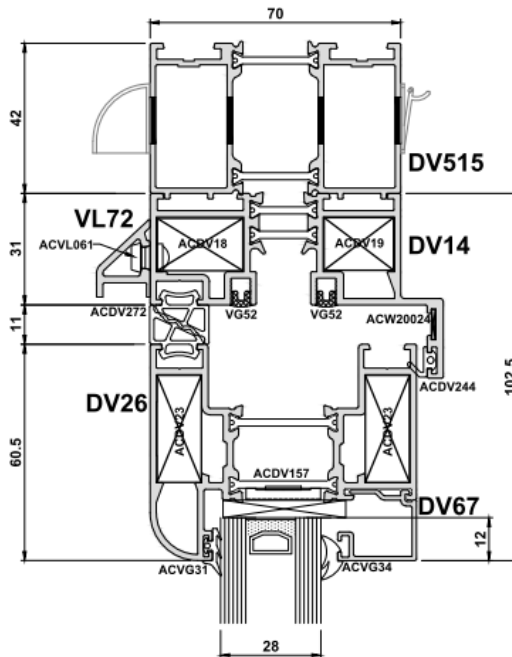

Sight Line Overview - Outer Frame (Open Out)

The images below depict the outer frame sight lines.

Ally Windows and Doors Ltd

www.allywindowsanddoor.com
info@allywindowsanddoors.com
Tel: 0333 772 9632

Sight Line Overview - Meeting Stile (Open Out)

The image below depicts the typical meeting stile.

The below image depicts the head detail.

Ally Windows and Doors Ltd

www.allywindowsanddoor.com
 info@allywindowsanddoors.com
 Tel: 0333 772 9632

Trickle Ventilation

Trickle ventilation is accommodated from via a head extension. The below image depicts a head extension 20mm deep.

The below image depicts trickle ventilation inserted via a 42mm head extension.

Ally Windows and Doors Ltd