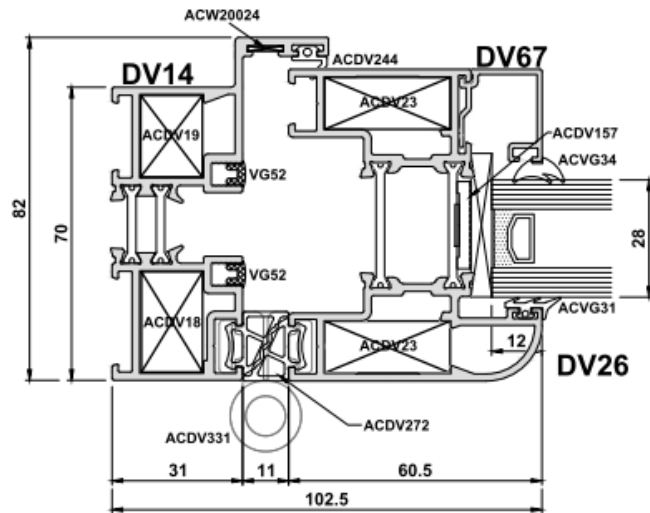

ETC178
85mm Stub Cill

ETC152
135mm Concealed Drainage Cill

ETC157
150mm Concealed Drainage Cill

ETC158
190mm Concealed Drainage Cill

Ally Windows and Doors Ltd

www.allywindowsanddoor.com
info@allywindowsanddoors.com
Tel: 0333 772 9632

Sight Line Overview - Outer Frame (Open Out)

The images below depict the outer frame sight lines.

Ally Windows and Doors Ltd

www.allywindowsanddoor.com
info@allywindowsanddoors.com
Tel: 0333 772 9632

Sight Line Overview - Meeting Stile (Open Out)