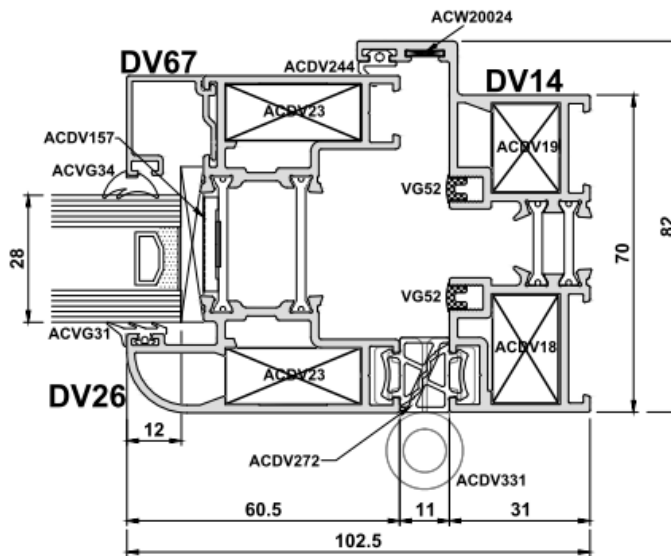

Sight Line Overview - Outer Frame (Open Out)

The images below depict the outer frame sight lines.

Ally Windows and Doors Ltd

www.allywindowsanddoor.com
info@allywindowsanddoors.com
Tel: 0333 772 9632

Sight Line Overview - Meeting Stile (Open Out)