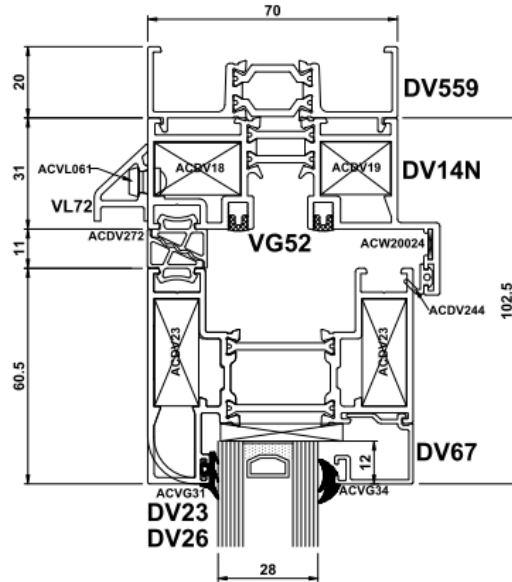

Sight Line Overview - Outer Frame (Open Out)

The images below depict the outer frame sight lines.

Ally Windows and Doors Ltd

www.allywindowsanddoor.com
info@allywindowsanddoors.com
Tel: 0333 772 9632

Sight Line Overview - Meeting Stile (Open Out)

The image below depicts the typical meeting stile.

The below image depicts the head detail.

Ally Windows and Doors Ltd

www.allywindowsanddoor.com
 info@allywindowsanddoors.com
 Tel: 0333 772 9632

Trickle Ventilation

Trickle ventilation is accommodated from via a head extension. The below image depicts a head extension 20mm deep.

The below image depicts trickle ventilation inserted via a 42mm head extension.

Ally Windows and Doors Ltd