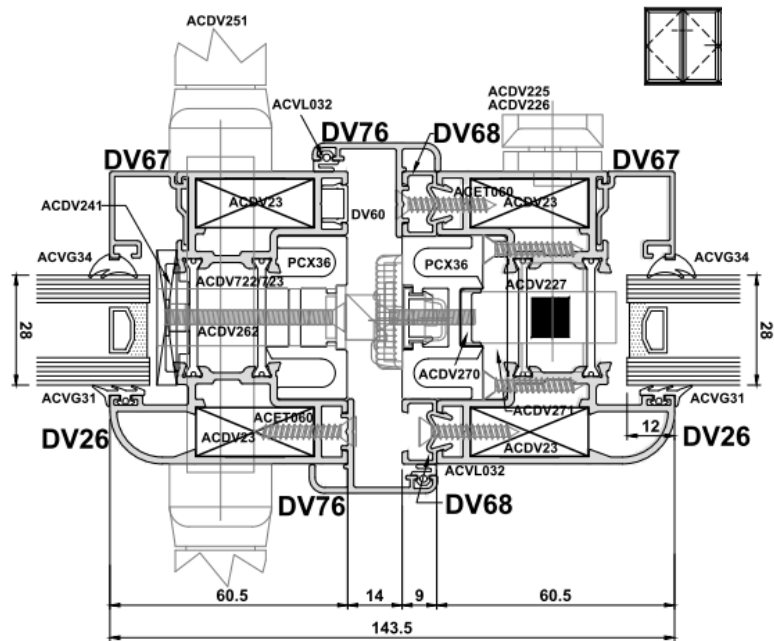

Sight Line Overview - Outer Frame (Open Out)

The images below depict the outer frame sight lines.

Ally Windows and Doors Ltd

www.allywindowsanddoor.com
info@allywindowsanddoors.com
Tel: 0333 772 9632

Sight Line Overview - Meeting Stile (Open Out)

The image below depicts the typical meeting stile.

The below image depicts the head detail.

Ally Windows and Doors Ltd

www.allywindowsanddoor.com
 info@allywindowsanddoors.com
 Tel: 0333 772 9632

Trickle Ventilation