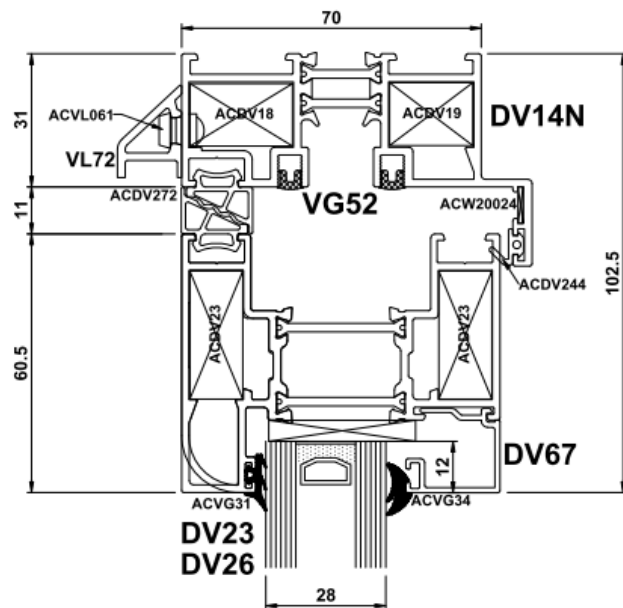

Sight Line Overview - Outer Frame (Open Out)

The images below depict the outer frame sight lines.

Ally Windows and Doors Ltd

www.allywindowsanddoor.com
info@allywindowsanddoors.com
Tel: 0333 772 9632

Sight Line Overview - Meeting Stile (Open Out)

The image below depicts the typical meeting stile.

The below image depicts the head detail.

Ally Windows and Doors Ltd

www.allywindowsanddoor.com
 info@allywindowsanddoors.com
 Tel: 0333 772 9632

Trickle Ventilation