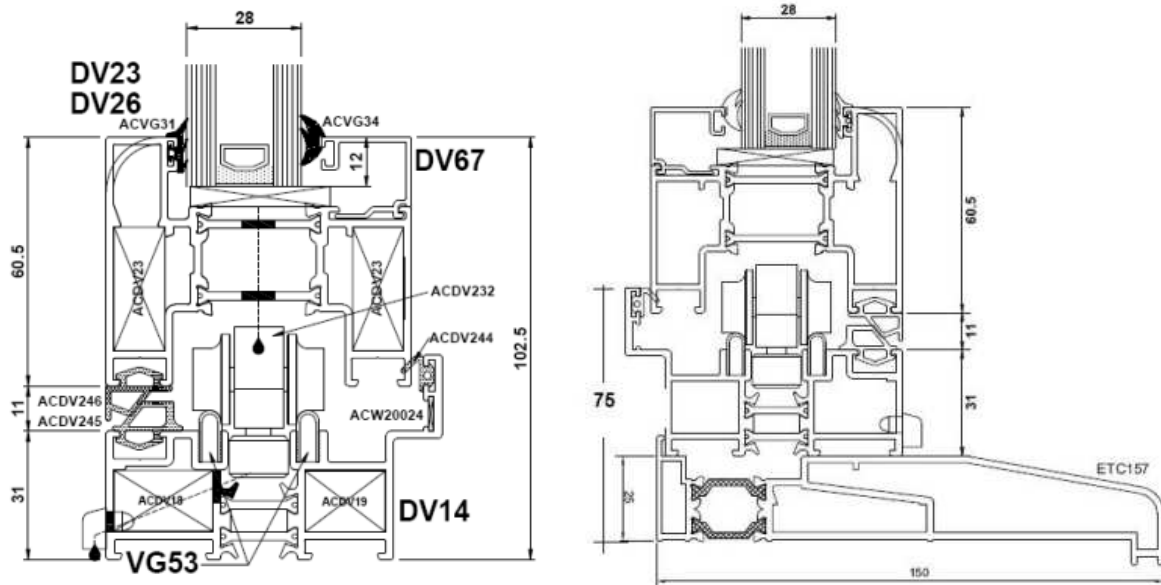

The image on the right depicts the weathered threshold with an extruded aluminium sill, 150mm deep.

The images below depict all threshold options are available with extruded door sills.

The image of the left depicts the low threshold option. The image on the right depicts the standard threshold option both installed with an extruded 150mm sill.