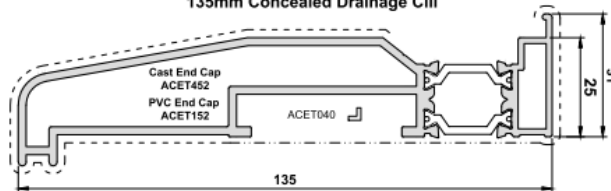

ETC152
135mm Concealed Drainage Cill