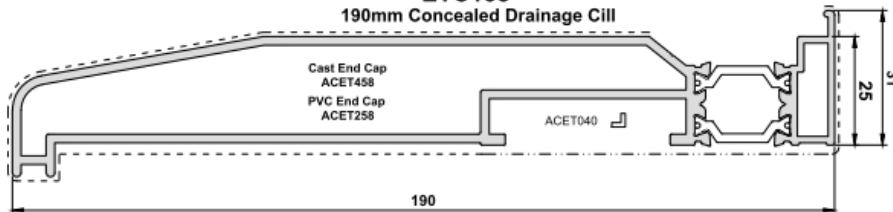

Ally Windows and Doors Ltd

www.allywindowsanddoor.com
info@allywindowsanddoors.com
Tel: 0333 772 9632

Door Sill Options

As standard all doors are complete with an extruded 150mm sill (unless otherwise stated). There is an option to accommodate different door sills as follows -

ETC178
85mm Stub Cill

ETC152
135mm Concealed Drainage Cill

ETC157
150mm Concealed Drainage Cill

ETC158
190mm Concealed Drainage Cill

Ally Windows and Doors Ltd

www.allywindowsanddoor.com
info@allywindowsanddoors.com
Tel: 0333 772 9632

Sight Line Overview - Outer Frame (Open Out)

The images below depict the outer frame sight lines.

Ally Windows and Doors Ltd

www.allywindowsanddoor.com
info@allywindowsanddoors.com
Tel: 0333 772 9632

Sight Line Overview - Meeting Stile (Open Out)